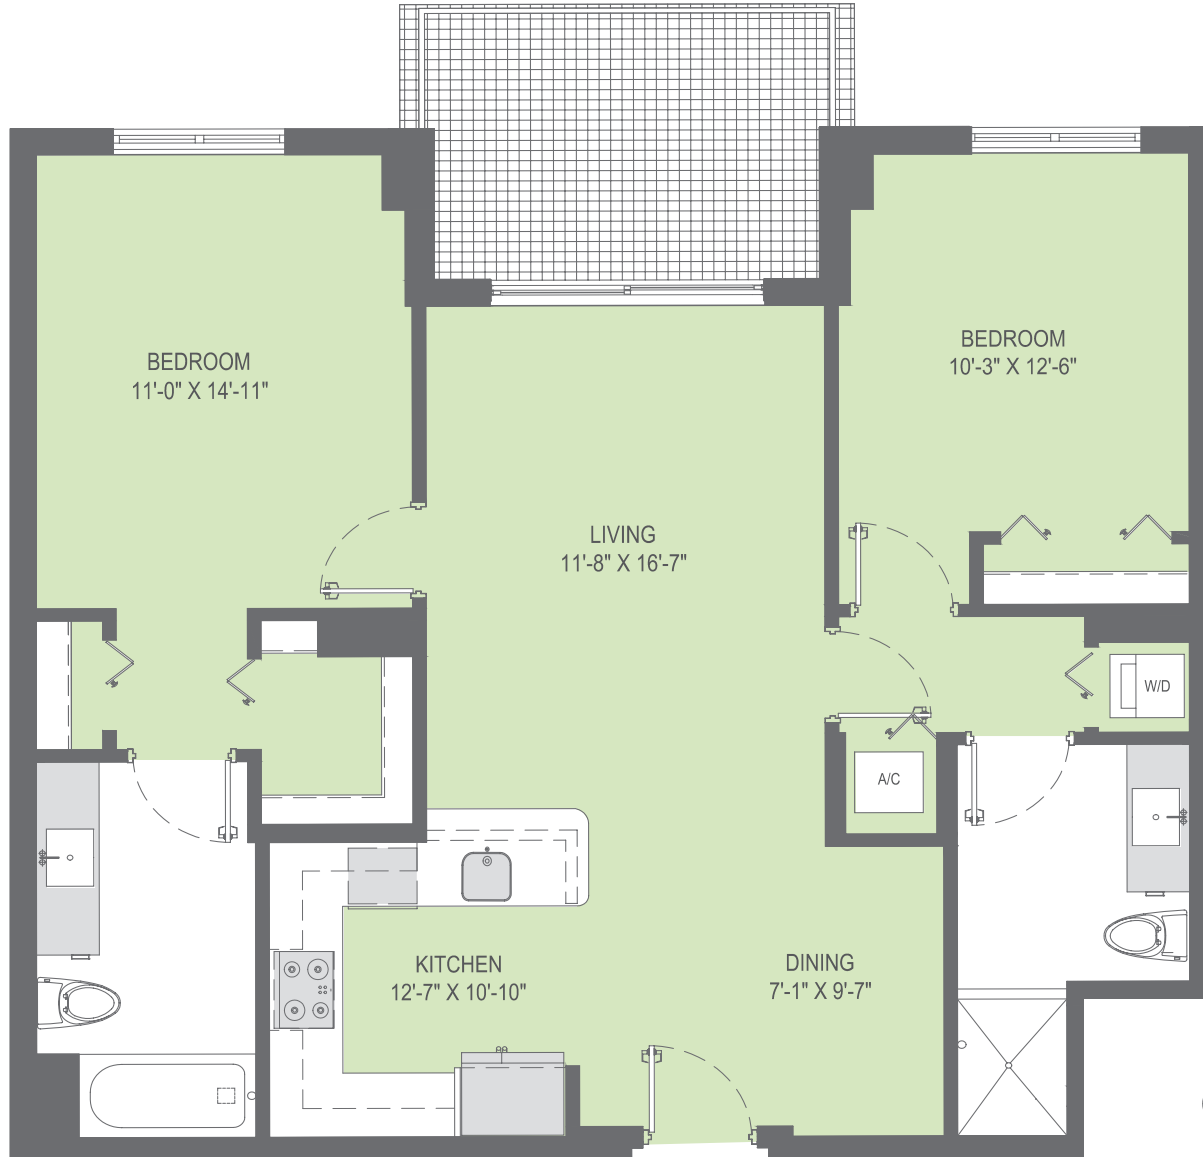

Apartment F

2 Bed / 2 Bath | 1,087 Square Feet

2700 SW 27TH AVENUE
COCONUT GROVE, FL 33133
PHONE: 305-770-6064
FAX: 305-770-6078
GROVESTATIONTOWER.COM

PERFECTLY PLACED
HIGH-RISE APARTMENT LIVING IN COCONUT GROVE