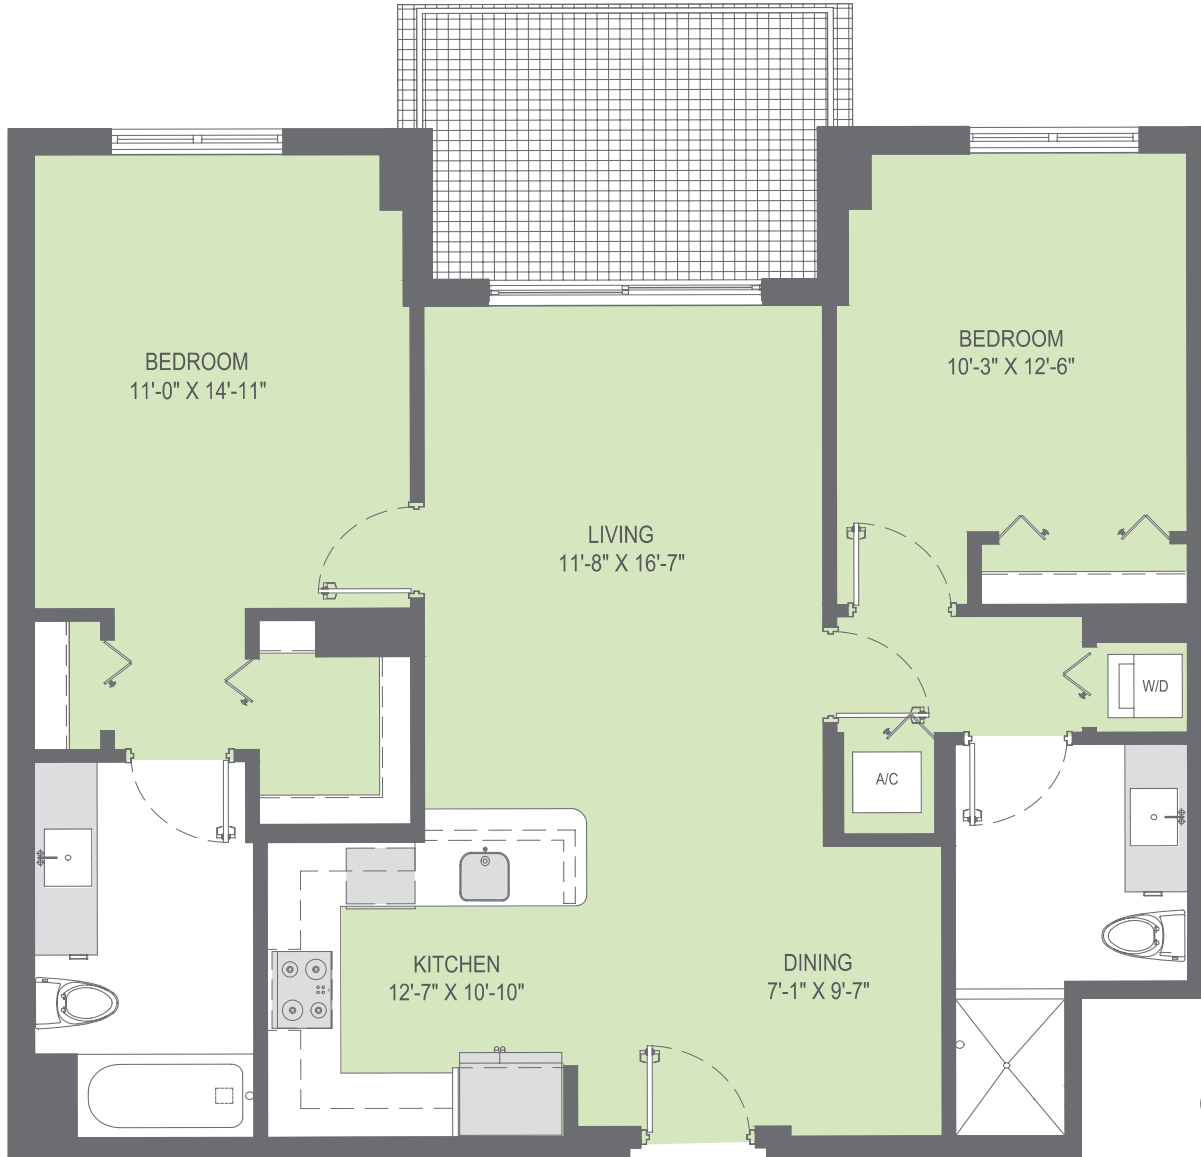

Apartment F

2 Bed / 2 Bath | 1,087 Square Feet

2700 SW 27TH AVENUE
COCONUT GROVE, FL 33133
PHONE: 305-770-6064
FAX: 305-770-6078
GROVESTATIONTOWER.COM

PERFECTLY PLACED
HIGH-RISE APARTMENT LIVING IN COCONUT GROVE