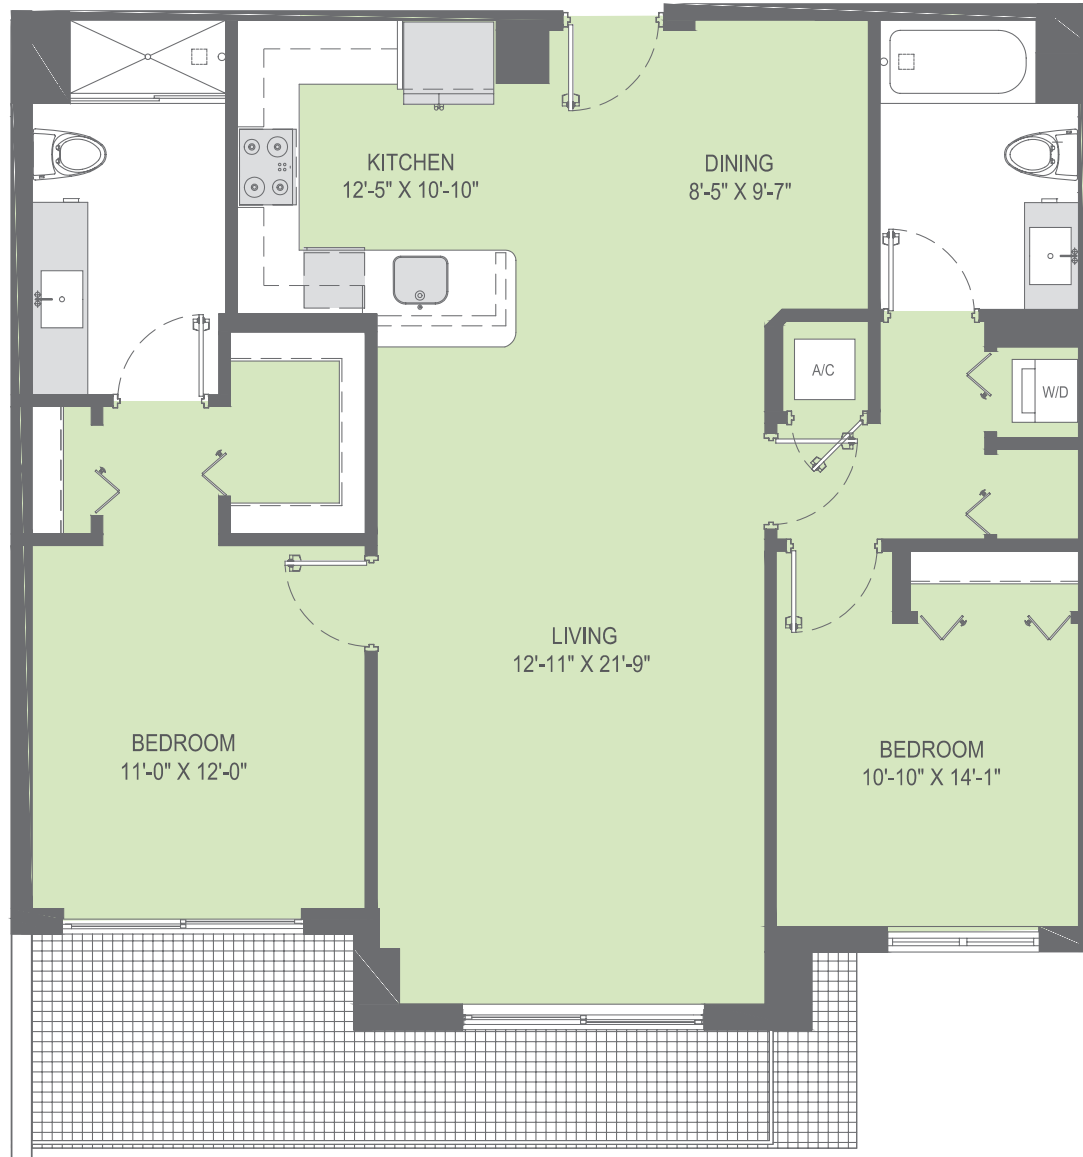

# Apartment E

2 Bed / 2 Bath | 1,142 Square Feet

2700 SW 27TH AVENUE  
 COCONUT GROVE, FL 33133  
 PHONE: 305-770-6064  
 FAX: 305-770-6078  
[GROVESTATIONTOWER.COM](http://GROVESTATIONTOWER.COM)

**PERFECTLYPLACED**

HIGH-RISE APARTMENT LIVING IN COCONUT GROVE

SW 27th AVENUE