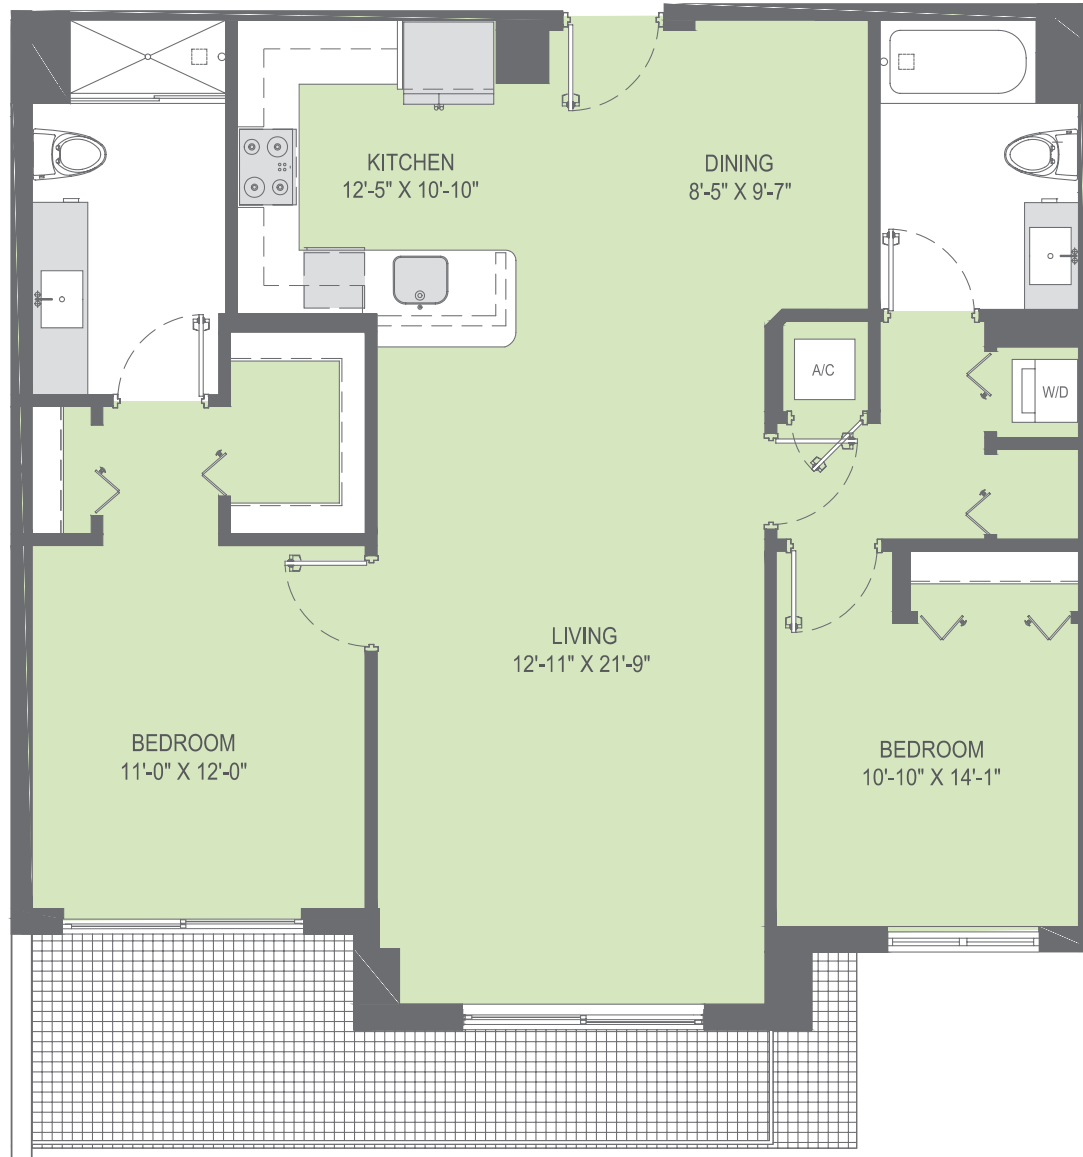

Apartment E

2 Bed / 2 Bath | 1,142 Square Feet

2700 SW 27TH AVENUE
 COCONUT GROVE, FL 33133
 PHONE: 305-770-6064
 FAX: 305-770-6078
GROVESTATIONTOWER.COM

PERFECTLY PLACED

HIGH-RISE APARTMENT LIVING IN COCONUT GROVE

SW 27th AVENUE