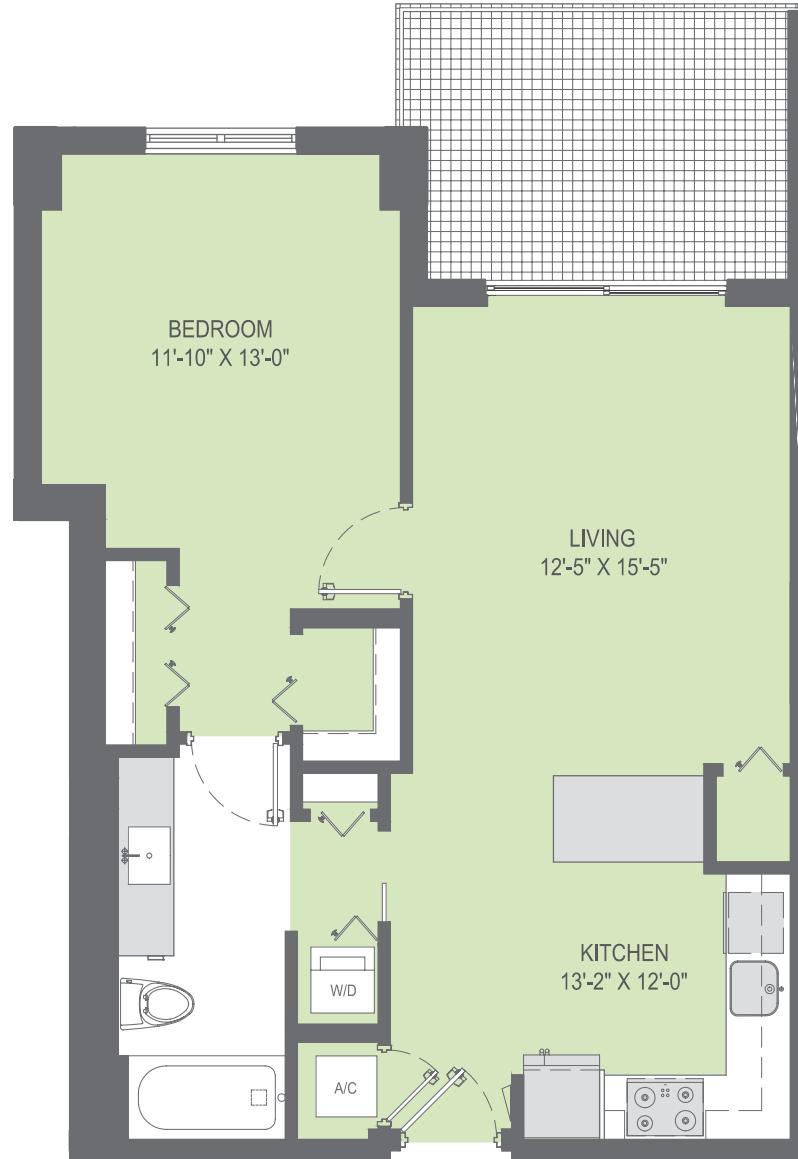

Apartment D

1 Bed / 1 Bath | 758 Square Feet

2700 SW 27TH AVENUE
COCONUT GROVE, FL 33133
PHONE: 305-770-6064
FAX: 305-770-6078
GROVESTATIONTOWER.COM

PERFECTLY PLACED

HIGH-RISE APARTMENT LIVING IN COCONUT GROVE

SW 27th AVENUE