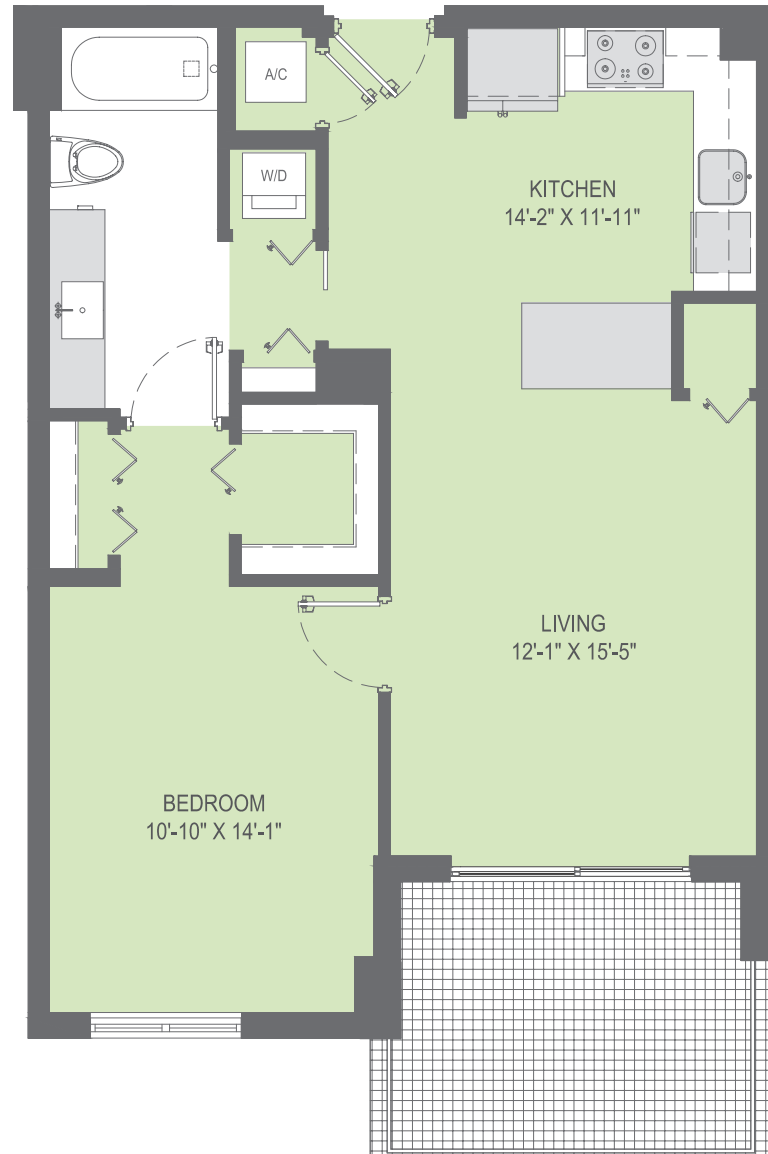

Apartment C

1 Bed / 1 Bath | 754 Square Feet

2700 SW 27TH AVENUE
COCONUT GROVE, FL 33133
PHONE: 305-770-6064
FAX: 305-770-6078
GROVESTATIONTOWER.COM

PERFECTLY PLACED

HIGH-RISE APARTMENT LIVING IN COCONUT GROVE

SW 27th AVENUE