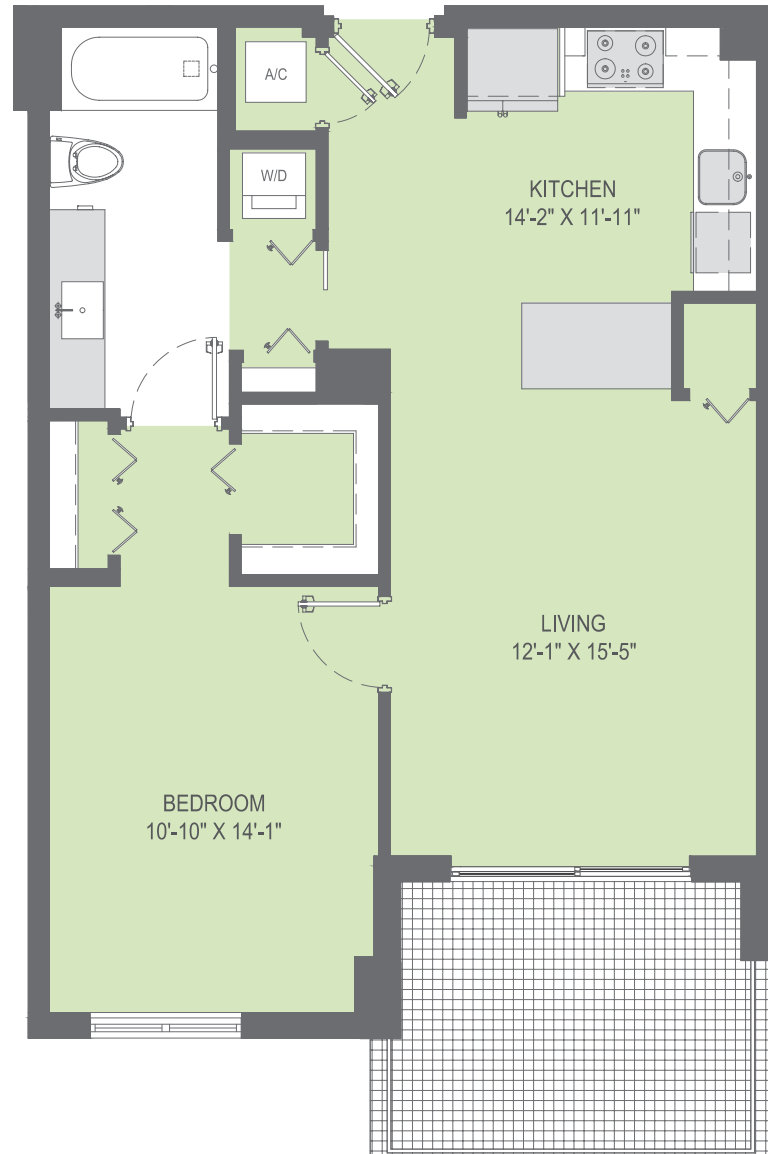

# Apartment C

1 Bed / 1 Bath | 754 Square Feet

2700 SW 27TH AVENUE  
 COCONUT GROVE, FL 33133  
 PHONE: 305-770-6064  
 FAX: 305-770-6078  
[GROVESTATIONTOWER.COM](http://GROVESTATIONTOWER.COM)

**PERFECTLY PLACED**

HIGH-RISE APARTMENT LIVING IN COCONUT GROVE

SW 27th AVENUE