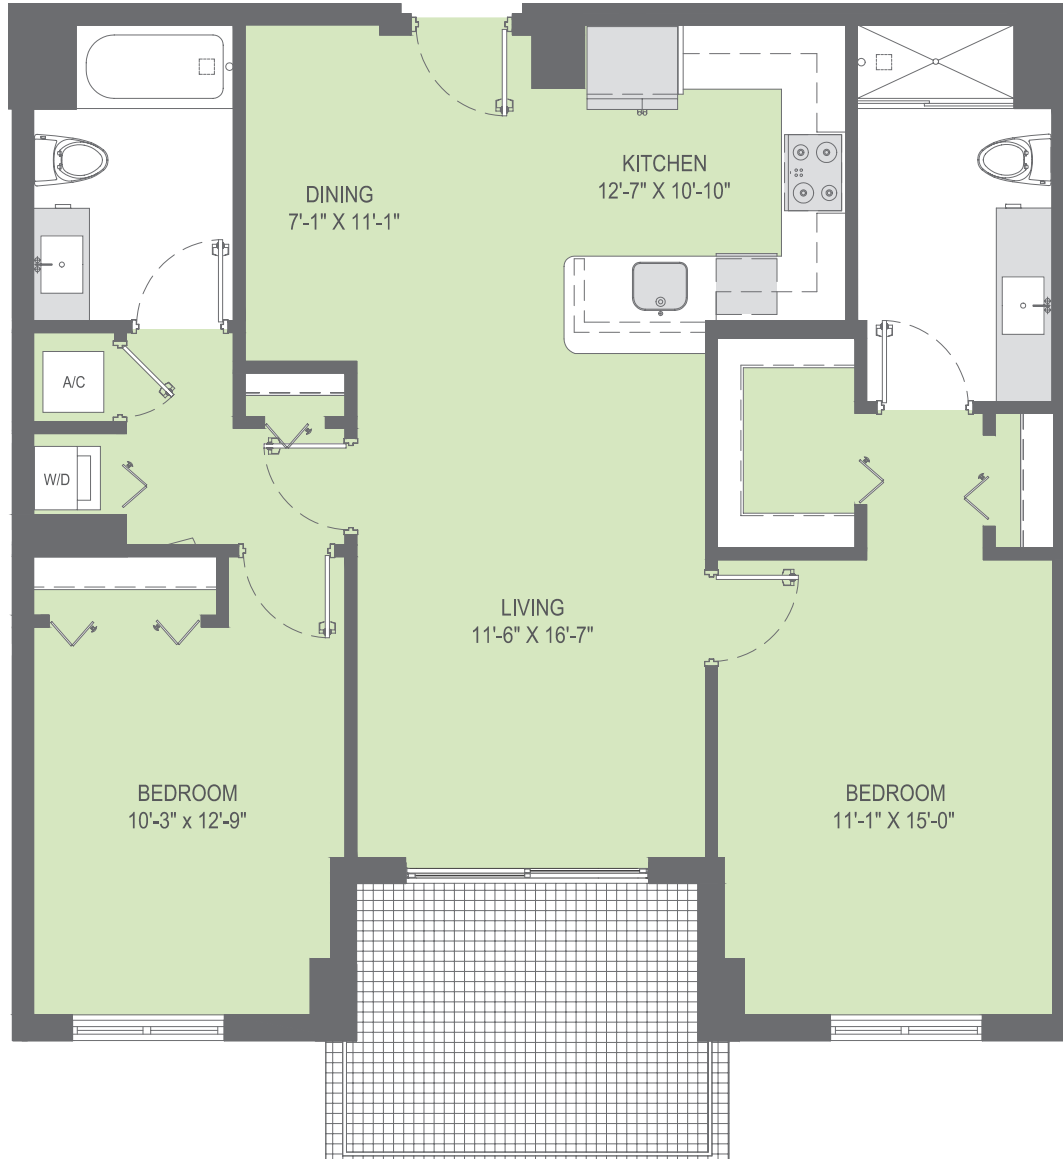

# Apartment B

2 Bed / 2 Bath | 1,100 Square Feet

2700 SW 27TH AVENUE  
COCONUT GROVE, FL 33133  
PHONE: 305-770-6064  
FAX: 305-770-6078  
[GROVESTATIONTOWER.COM](http://GROVESTATIONTOWER.COM)

**PERFECTLYPLACED**

HIGH-RISE APARTMENT LIVING IN COCONUT GROVE

SW 27th AVENUE