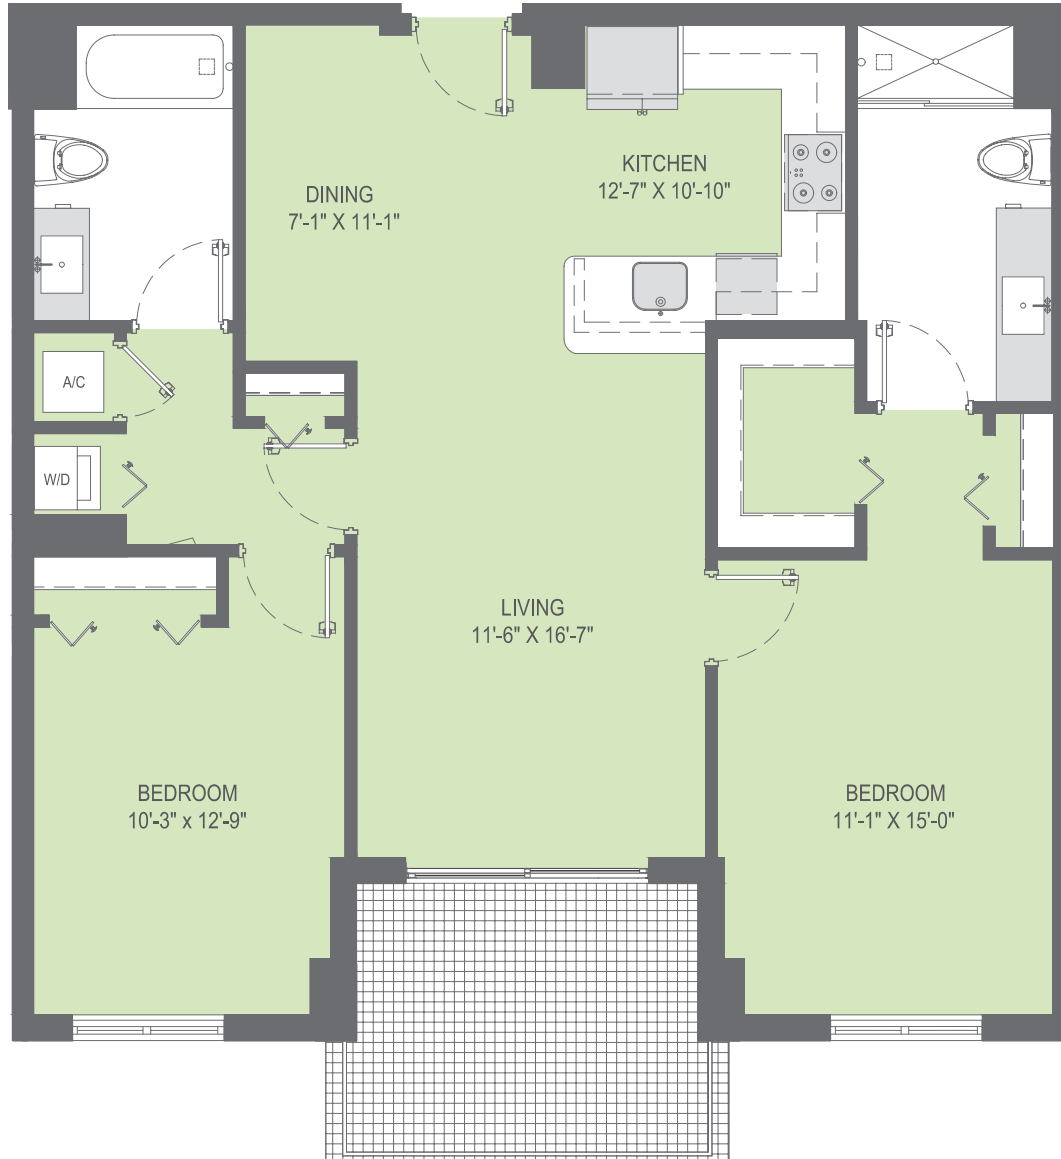

Apartment B

2 Bed / 2 Bath | 1,100 Square Feet

2700 SW 27TH AVENUE
 COCONUT GROVE, FL 33133
 PHONE: 305-770-6064
 FAX: 305-770-6078
GROVESTATIONTOWER.COM

PERFECTLYPLACED

HIGH-RISE APARTMENT LIVING IN COCONUT GROVE

SW 27th AVENUE