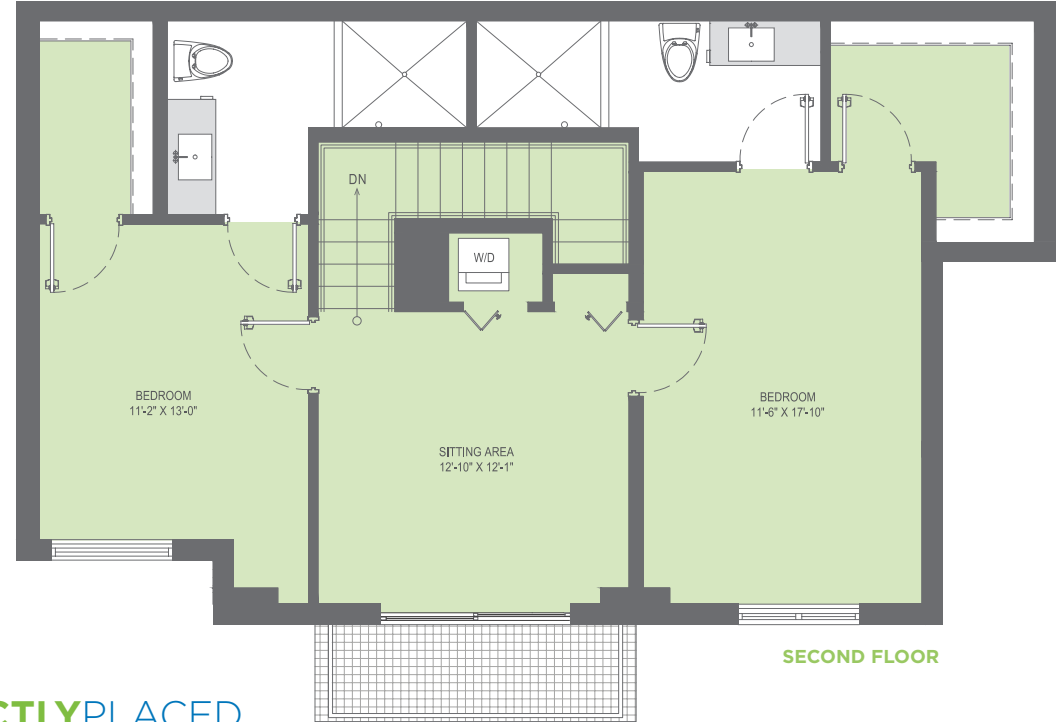

# Townhouse 3

3 Bed / 3 Bath | 1,731 Square Feet

2700 SW 27TH AVENUE  
 COCONUT GROVE, FL 33133  
 PHONE: 305-770-6064  
 FAX: 305-770-6078  
[GROVESTATIONTOWER.COM](http://GROVESTATIONTOWER.COM)

FIRST FLOOR

SECOND FLOOR

**PERFECTLY PLACED**

HIGH-RISE APARTMENT LIVING IN COCONUT GROVE