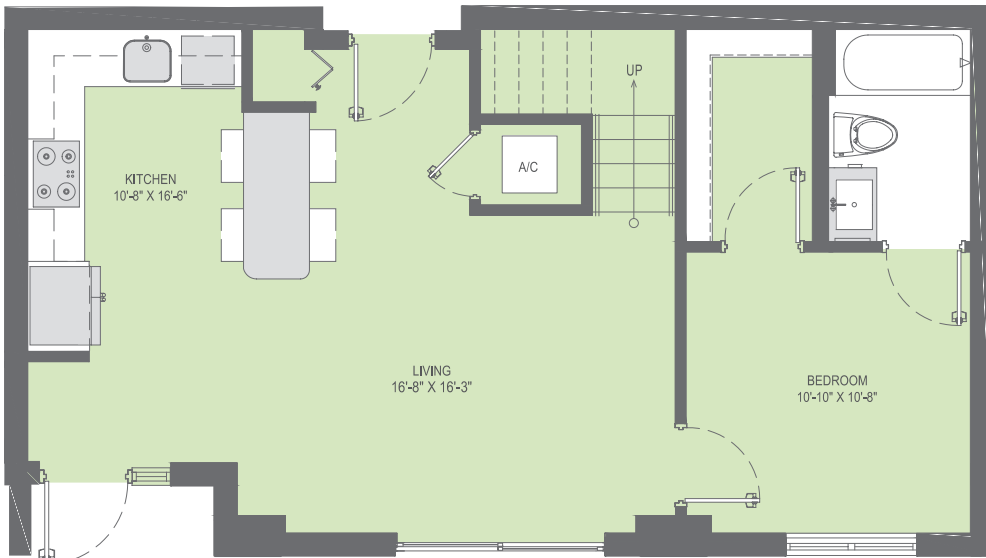

Townhouse 2

3 Bed / 3 Bath | 1,668 Square Feet

2700 SW 27TH AVENUE
 COCONUT GROVE, FL 33133
 PHONE: 305-770-6064
 FAX: 305-770-6078
GROVESTATIONTOWER.COM

FIRST FLOOR

SECOND FLOOR

PERFECTLY PLACED
 HIGH-RISE APARTMENT LIVING IN COCONUT GROVE