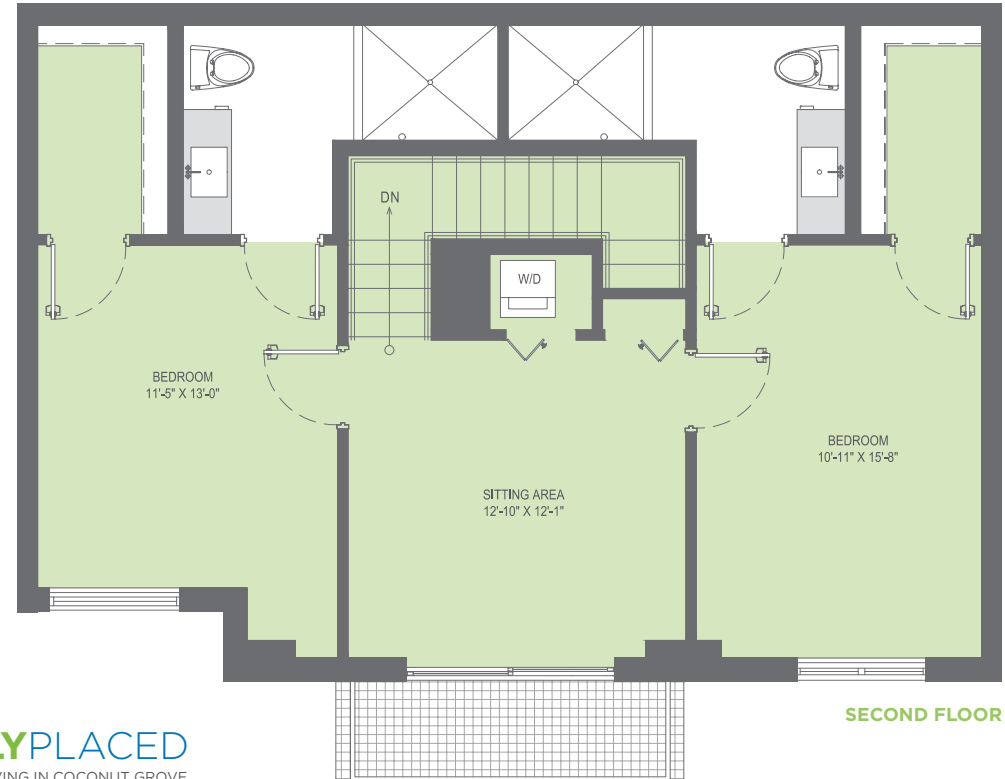

Townhouse 2

3 Bed / 3 Bath | 1,668 Square Feet

2700 SW 27TH AVENUE
 COCONUT GROVE, FL 33133
 PHONE: 305-770-6064
 FAX: 305-770-6078
GROVESTATIONTOWER.COM

FIRST FLOOR

SECOND FLOOR

PERFECTLY PLACED
 HIGH-RISE APARTMENT LIVING IN COCONUT GROVE