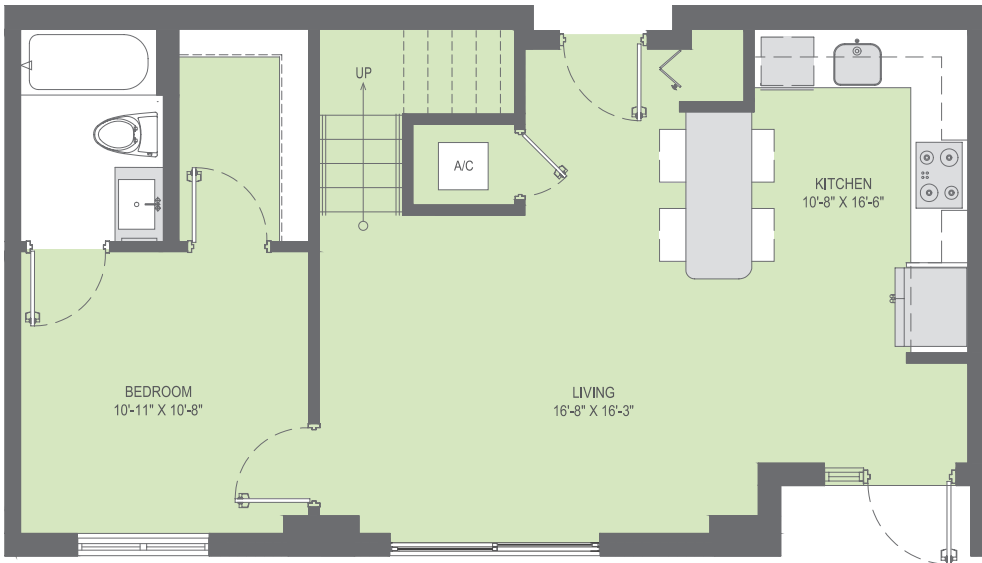

# Townhouse 1

3 Bed / 3 Bath | 1,676 Square Feet

2700 SW 27TH AVENUE  
 COCONUT GROVE, FL 33133  
 PHONE: 305-770-6064  
 FAX: 305-770-6078  
[GROVESTATIONTOWER.COM](http://GROVESTATIONTOWER.COM)

**FIRST FLOOR**

**SECOND FLOOR**

**PERFECTLY PLACED**  
 HIGH-RISE APARTMENT LIVING IN COCONUT GROVE

GROUND FLOOR

2nd FLOOR