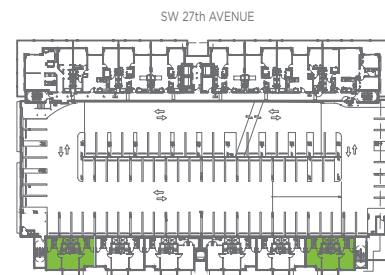

# Townhouse 1

3 Bed / 3 Bath | 1,676 Square Feet

2700 SW 27TH AVENUE  
 COCONUT GROVE, FL 33133  
 PHONE: 305-770-6064  
 FAX: 305-770-6078  
[GROVESTATIONTOWER.COM](http://GROVESTATIONTOWER.COM)

**FIRST FLOOR**

**SECOND FLOOR**

**PERFECTLY PLACED**  
 HIGH-RISE APARTMENT LIVING IN COCONUT GROVE

GROUND FLOOR

2nd FLOOR