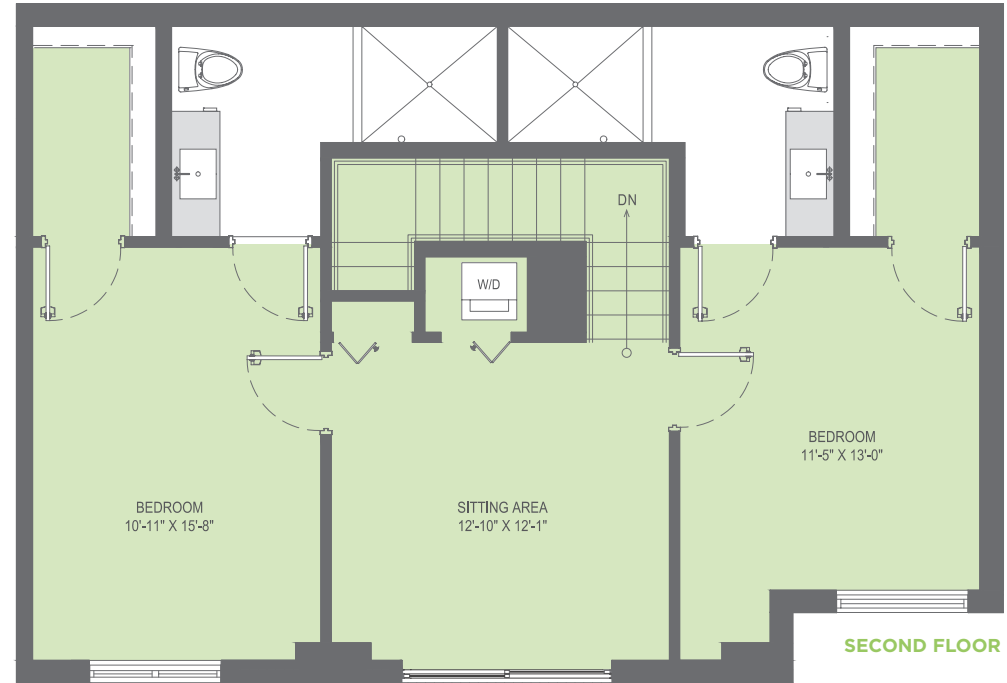

# Townhouse 1

3 Bed / 3 Bath | 1,676 Square Feet

2700 SW 27TH AVENUE  
 COCONUT GROVE, FL 33133  
 PHONE: 305-770-6064  
 FAX: 305-770-6078  
[GROVESTATIONTOWER.COM](http://GROVESTATIONTOWER.COM)

**FIRST FLOOR**

**SECOND FLOOR**

**PERFECTLY PLACED**  
 HIGH-RISE APARTMENT LIVING IN COCONUT GROVE

GROUND FLOOR

2nd FLOOR