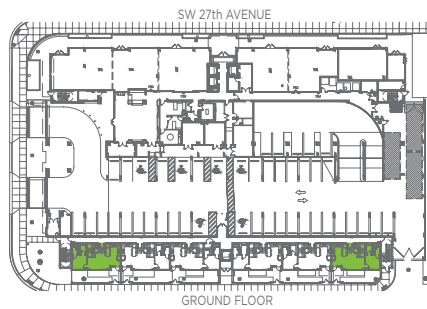

# Townhouse 1

3 Bed / 3 Bath | 1,676 Square Feet

2700 SW 27TH AVENUE  
 COCONUT GROVE, FL 33133  
 PHONE: 305-770-6064  
 FAX: 305-770-6078  
[GROVESTATIONTOWER.COM](http://GROVESTATIONTOWER.COM)

**FIRST FLOOR**

**SECOND FLOOR**

**PERFECTLY PLACED**  
 HIGH-RISE APARTMENT LIVING IN COCONUT GROVE

GROUND FLOOR

2nd FLOOR