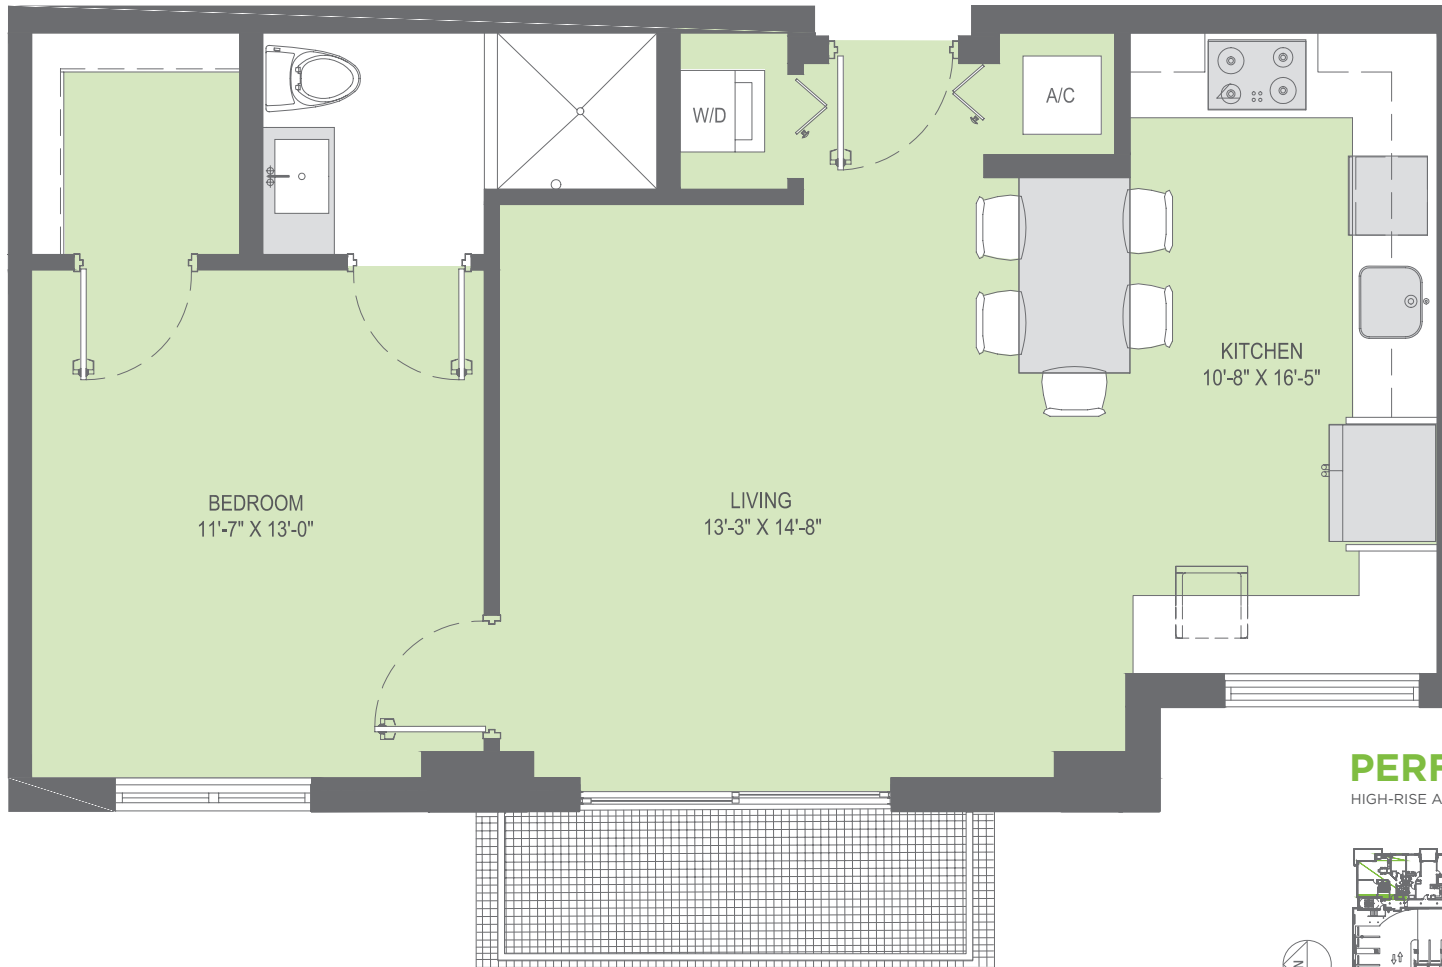

Apartment H

1 Bed / 1 Bath | 737 Square Feet

2700 SW 27TH AVENUE
 COCONUT GROVE, FL 33133
 PHONE: 305-770-6064
 FAX: 305-770-6078
GROVESTATIONTOWER.COM

PERFECTLY PLACED

HIGH-RISE APARTMENT LIVING IN COCONUT GROVE