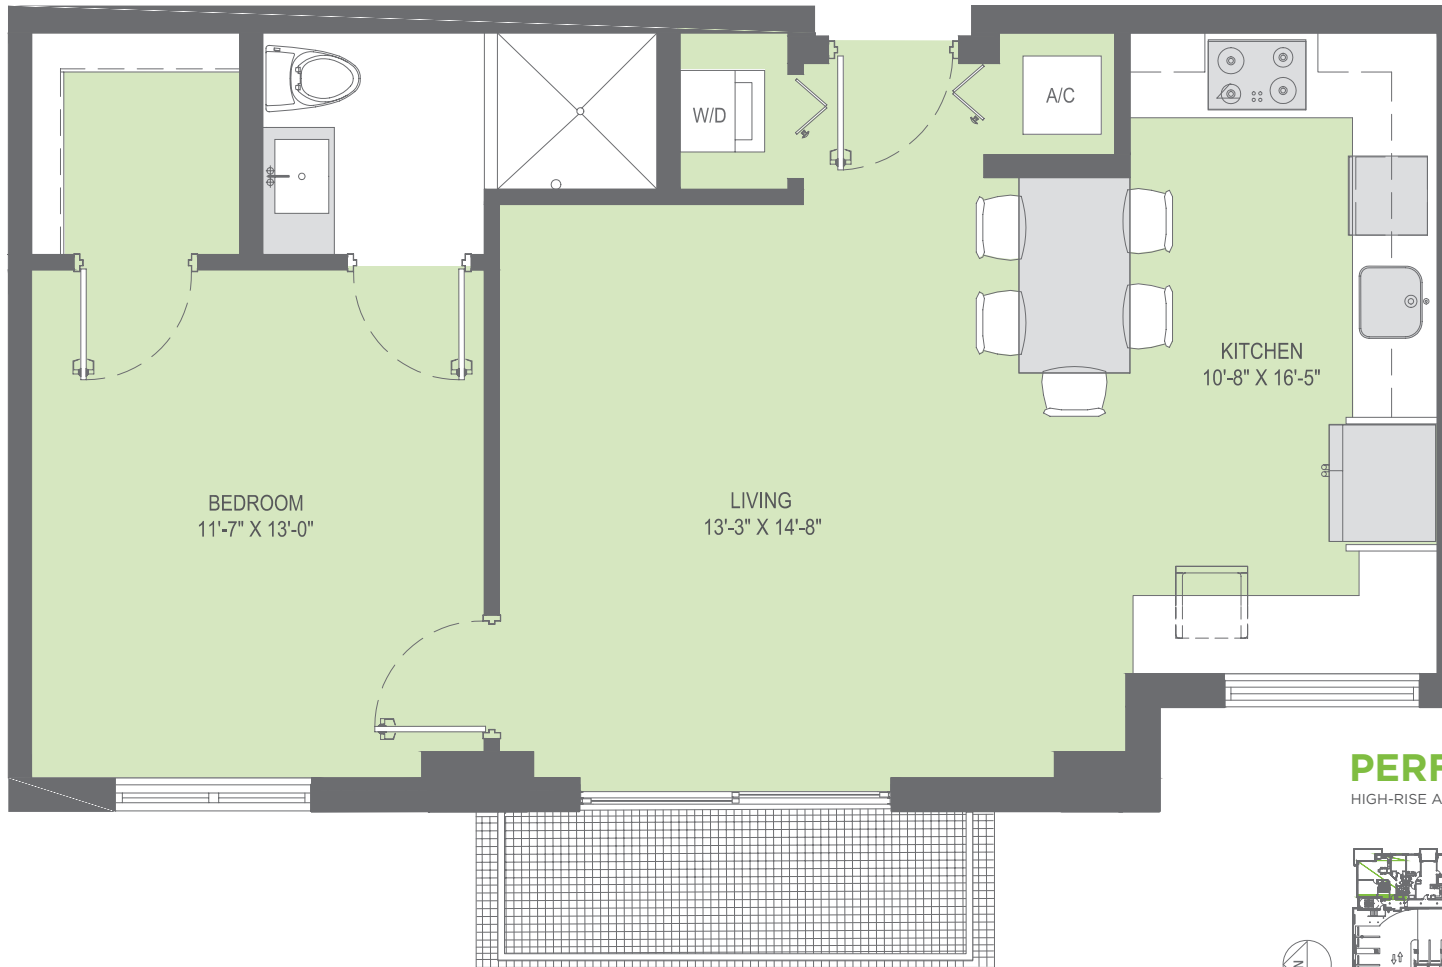

Apartment H

1 Bed / 1 Bath | 737 Square Feet

2700 SW 27TH AVENUE
COCONUT GROVE, FL 33133
PHONE: 305-770-6064
FAX: 305-770-6078
GROVESTATIONTOWER.COM

PERFECTLY PLACED

HIGH-RISE APARTMENT LIVING IN COCONUT GROVE